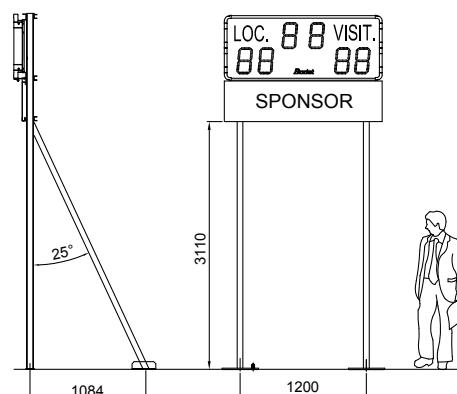

Technical features

| | Dimensions L x H x D (mm) | Weight | Construction | Protection Index | Optimal viewing distance | Viewing angle |
|-----------------|------------------------------|-------------------------------|---|-----------------------------|-----------------------------|------------------|
| BT2025 Club | 1500 x 620 x 84.5 | 24 kg | Aluminium casing with protective front glass cover | IP54 IK07 | 120 m | 160° |
| | Power supply | Power consumption | Electrical protection | Operating temperature range | | |
| BT2025 Club | 100-240VAC | 30W | 16 A Circuit breaker | -20° to 50°C | | |
| | Power supply | Communication with scoreboard | | Use | | |
| Pocket keyboard | 2 x 1.5V batteries | HF Radio | | Indoor or Outdoor | | |

References

- 915 143..... BT2025 Club (keyboard not included).
- 915 180..... Blank advertising panel.
- Support..... consult with BODET.

BT2025 Club

BT2025 Club + Advertising panel

Support options

Support
BT2025 Club