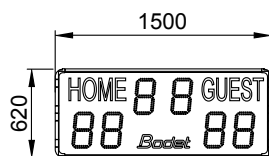

BT2025 Club

Display

BT2025 Club	Number of Digits	Height of Digits	LED colour
• Game clock.....	2	25 cm	Red
• Score (0 to 99).....	2 per team	25 cm	Red

Technical features

	Dimensions L x H x D (mm)	Weight	Construction	Protection Index	Optimal viewing distance	Viewing angle
BT2025 Club	1500 x 620 x 84.5	24 kg	Aluminium casing with protective front glass cover	IP54 IK07	120 m	160°
	Power supply	Power consumption	Electrical protection	Operating temperature range		
BT2025 Club	100-240VAC	30W	16 A Circuit breaker	-20° to 50°C		
	Power supply	Communication with scoreboard		Use		
Pocket keyboard	2 x 1.5V batteries	HF Radio		Indoor or Outdoor		

References

- 915 143..... BT2025 Club (keyboard not included).
- 915 180..... Blank advertising panel.
- Support..... consult with BODET.

BT2025 Club