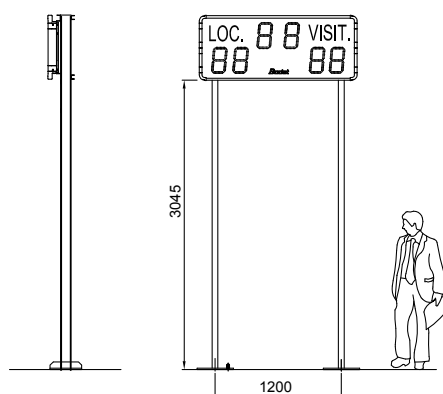

Technical features

| | Dimensions L x H x D (mm) | Weight | Construction | Protection Index | Optimal viewing distance | Viewing angle |
|-----------------|------------------------------|-------------------------------|---|-----------------------------|-----------------------------|------------------|
| BT2025 Club | 1500 x 620 x 84.5 | 24 kg | Aluminium casing with protective front glass cover | IP54 IK07 | 120 m | 160° |
| | Power supply | Power consumption | Electrical protection | Operating temperature range | | |
| BT2025 Club | 100-240VAC | 30W | 16 A Circuit breaker | -20° to 50°C | | |
| | Power supply | Communication with scoreboard | | Use | | |
| Pocket keyboard | 2 x 1.5V batteries | HF Radio | | Indoor or Outdoor | | |

References

- 915 143..... BT2025 Club (keyboard not included).
- 915 180..... Blank advertising panel.
- Support..... consult with BODET.

BT2025 Club

BT2025 Club + Advertising panel

Support options

Support
BT2025 Club