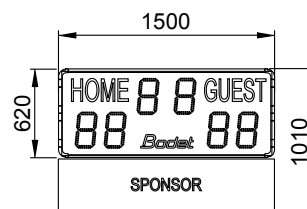

BT2025 Club + Advertising panel